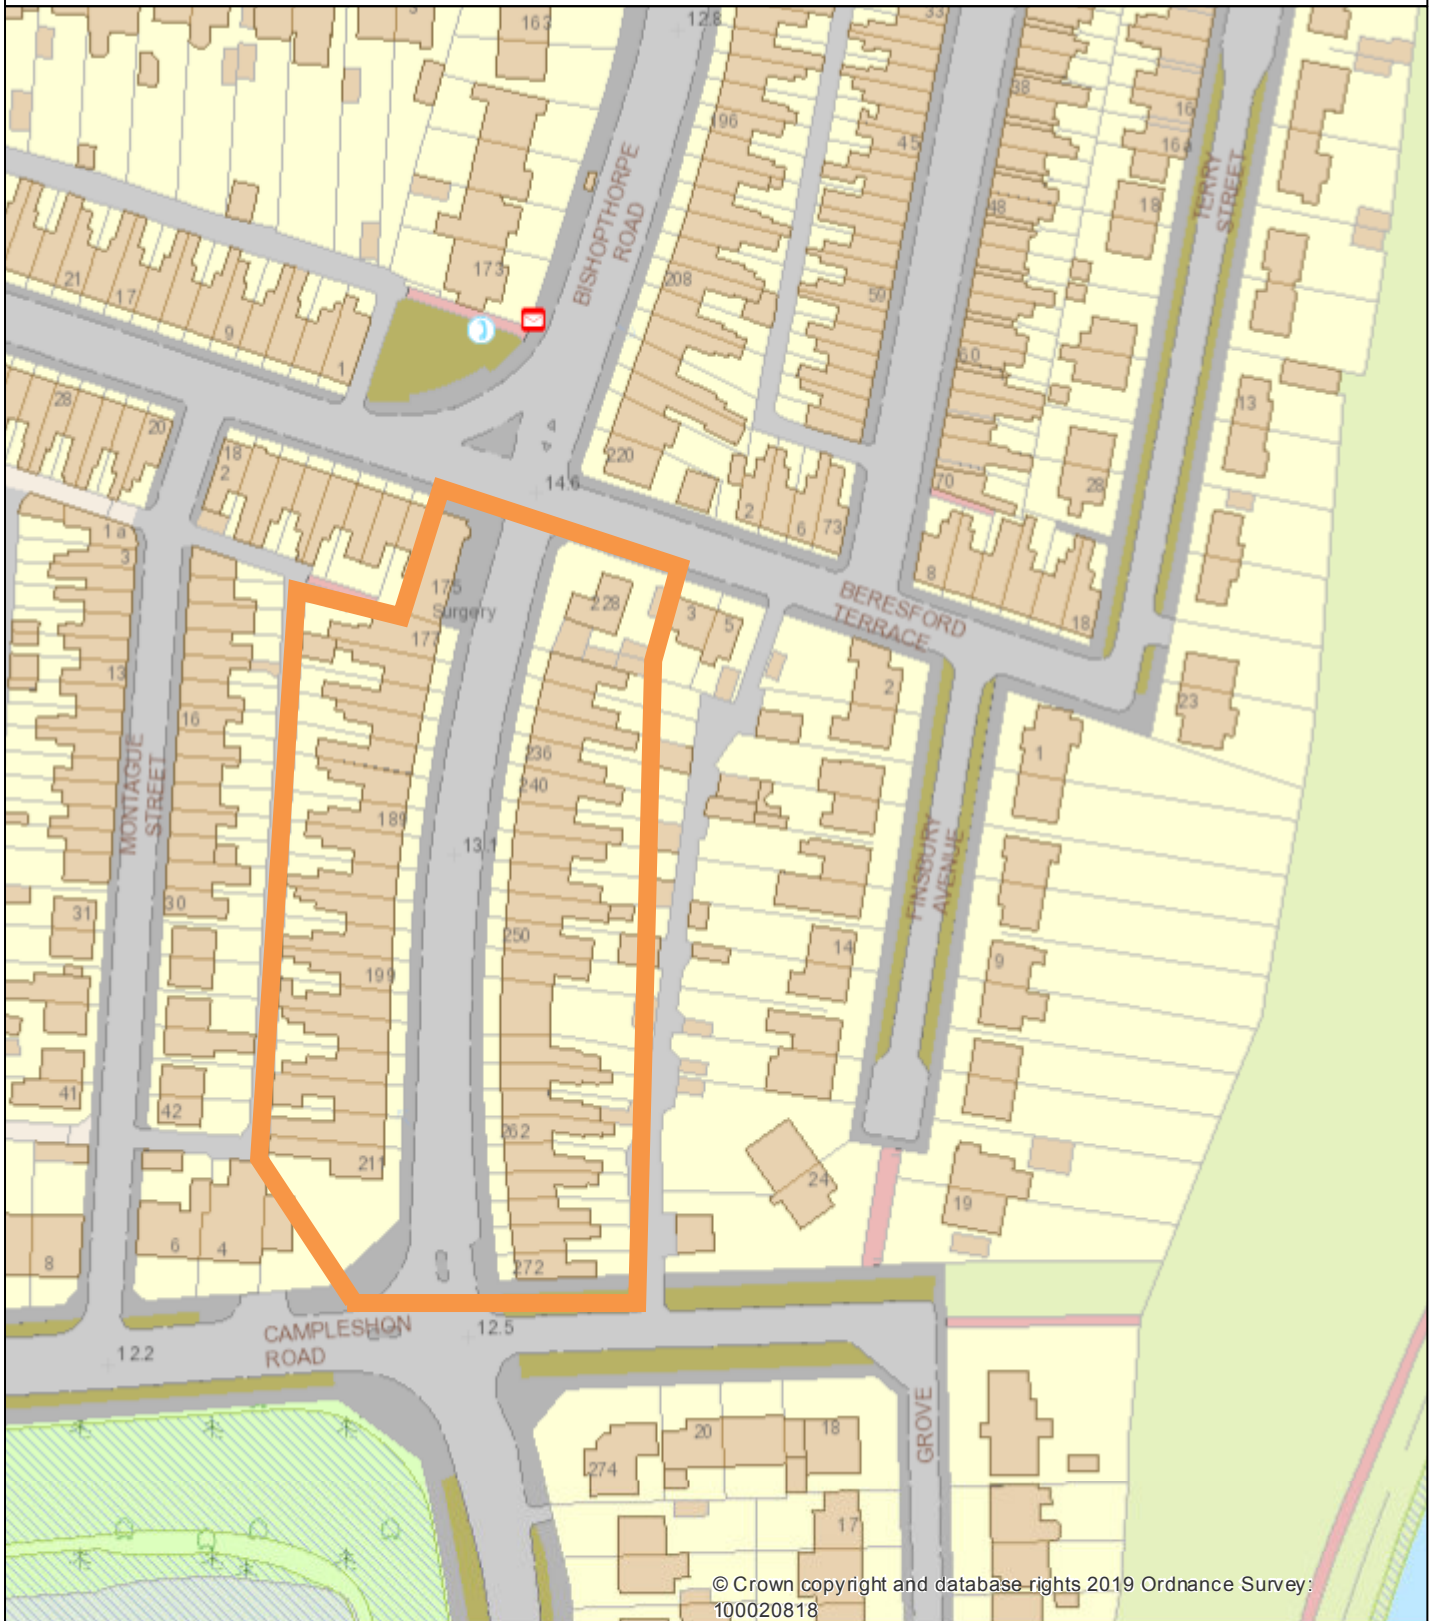

Consult Extents

Date: 08 Feb 2019
Author: City of York Council
Scale: 1:1,250